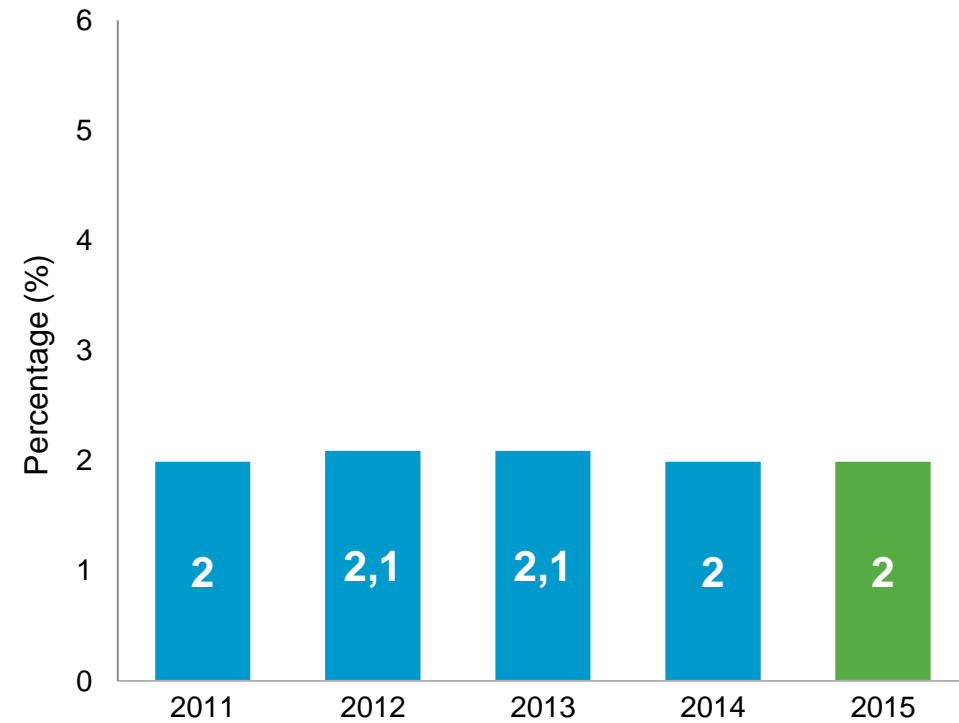

RONNIE LETEN

Atlas Copco's Annual
General Meeting

26 April 2016

ONE STRONG GROUP

BELIEVING IN DIVERSITY

MANAGERS FROM ALL OVER THE WORLD

Seventeen percent of managers are women

SAFETY AND HEALTH

Work-related accidents, number per one million working hours

Sick leave due to diseases and accidents

***COMMITTED TO
SUSTAINABLE PRODUCTIVITY.***

BUSINESS CLIMATE

KEY FIGURES

FIRST QUARTER 2016

ORDER INTAKE
ORGANIC