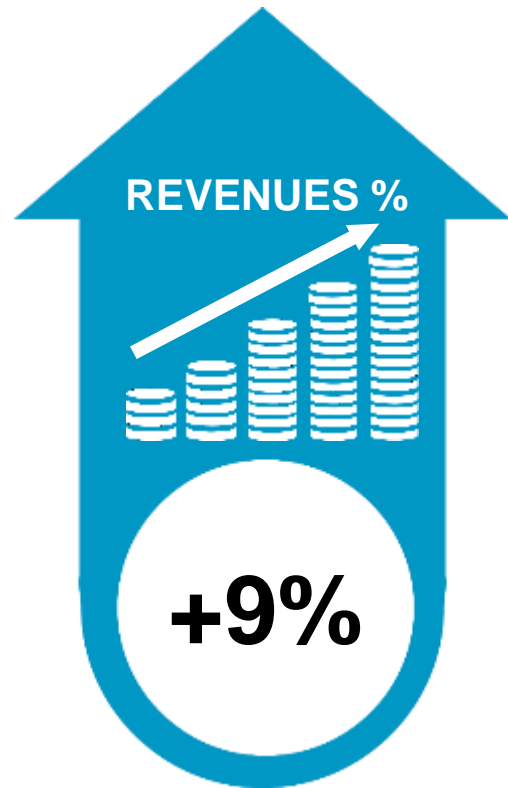

Work-related accidents, number per one million working hours

Sick leave due to diseases and accidents

***COMMITTED TO
SUSTAINABLE PRODUCTIVITY.***

BUSINESS CLIMATE

KEY FIGURES

FIRST QUARTER 2016

ORDER INTAKE
ORGANIC

0%

REVENUES

23.1
MILJARDER

OPERATING MARGIN

18.0%

EXPANSION

Kalibrierzentrum
Bayern

Leybold
Vacuum