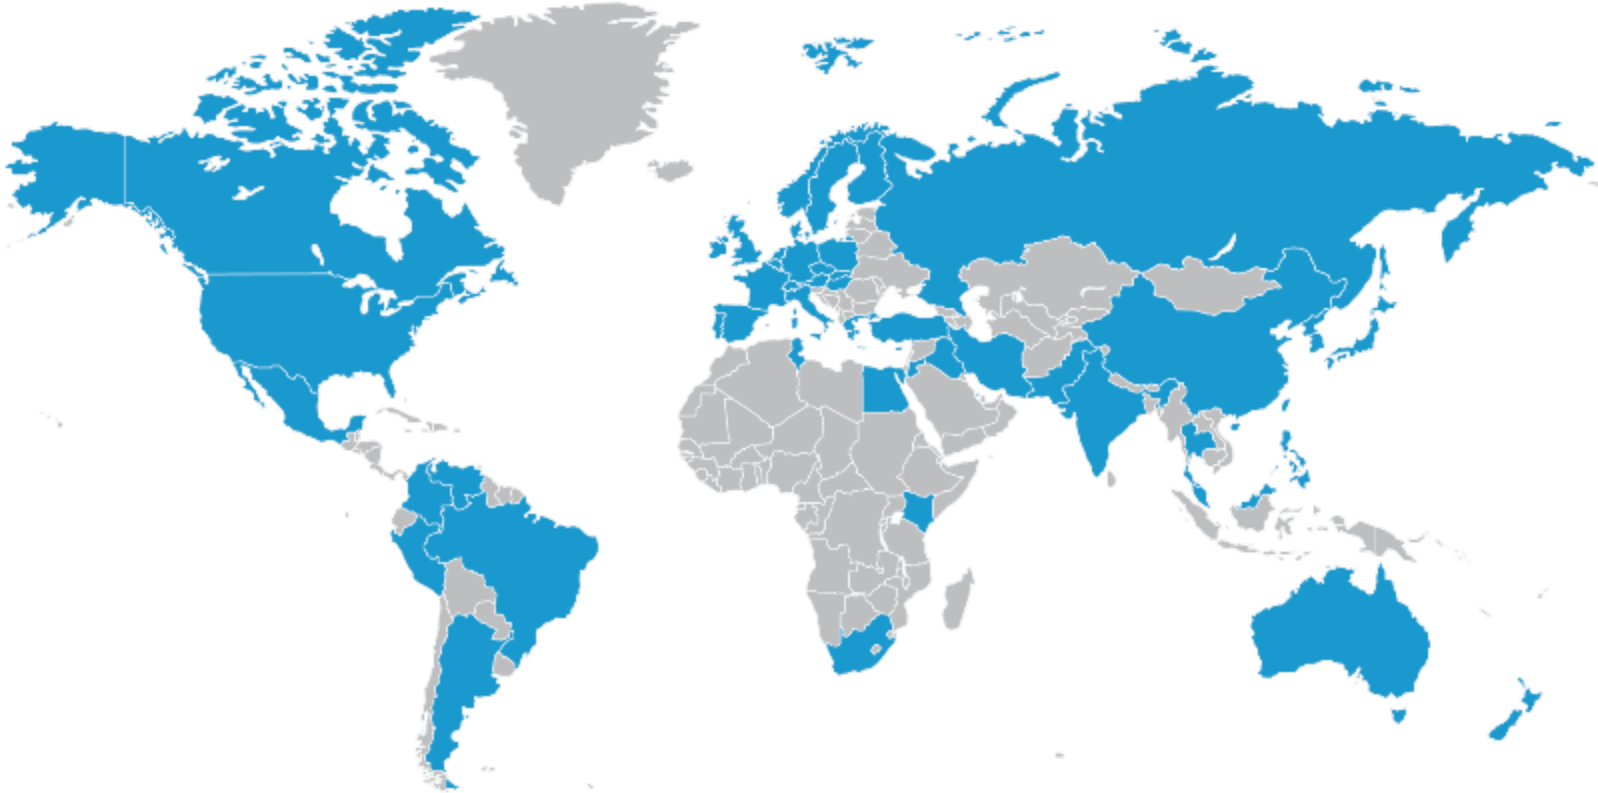

RONNIE LETEN

Atlas Copco's Annual
General Meeting

26 April 2016

ONE STRONG GROUP

BELIEVING IN DIVERSITY

MANAGERS FROM ALL OVER THE WORLD

Seventeen percent of managers are women

SAFETY AND HEALTH