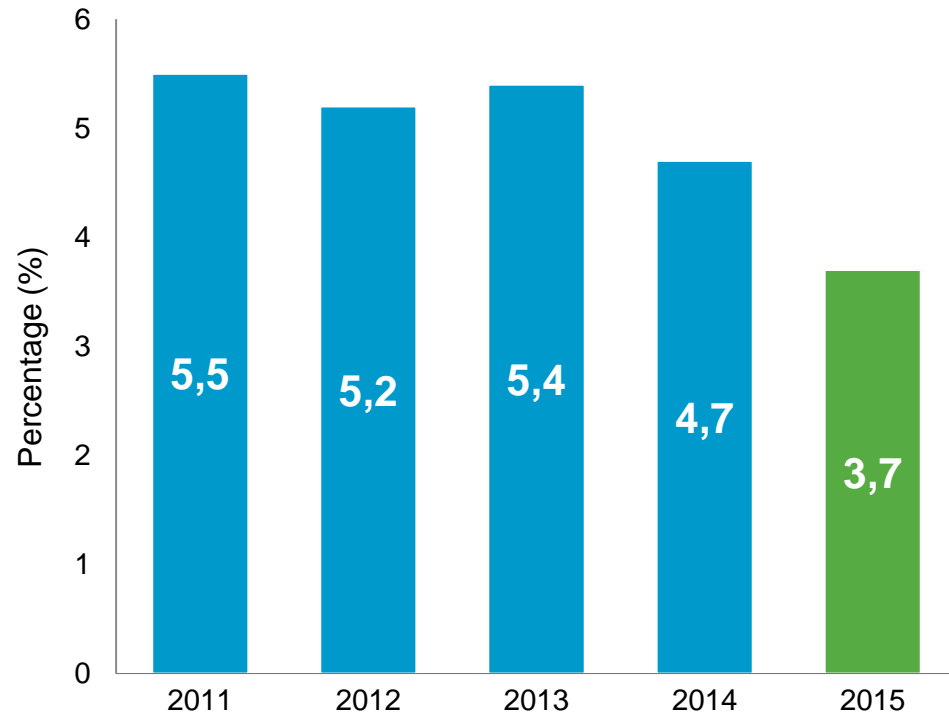

RONNIE LETEN

Atlas Copco's Annual
General Meeting

26 April 2016

ONE STRONG GROUP

BELIEVING IN DIVERSITY

MANAGERS FROM ALL OVER THE WORLD

Seventeen percent of managers are women

SAFETY AND HEALTH

Work-related accidents, number per one million working hours

Sick leave due to diseases and accidents

***COMMITTED TO
SUSTAINABLE PRODUCTIVITY.***

BUSINESS CLIMATE

KEY FIGURES

FIRST QUARTER 2016

ORDER INTAKE
ORGANIC

0%

REVENUES

23.1
MILJARDER

OPERATING MARGIN

18.0%

EXPANSION

Kalibrierzentrum
Bayern

Leybold
Vacuum