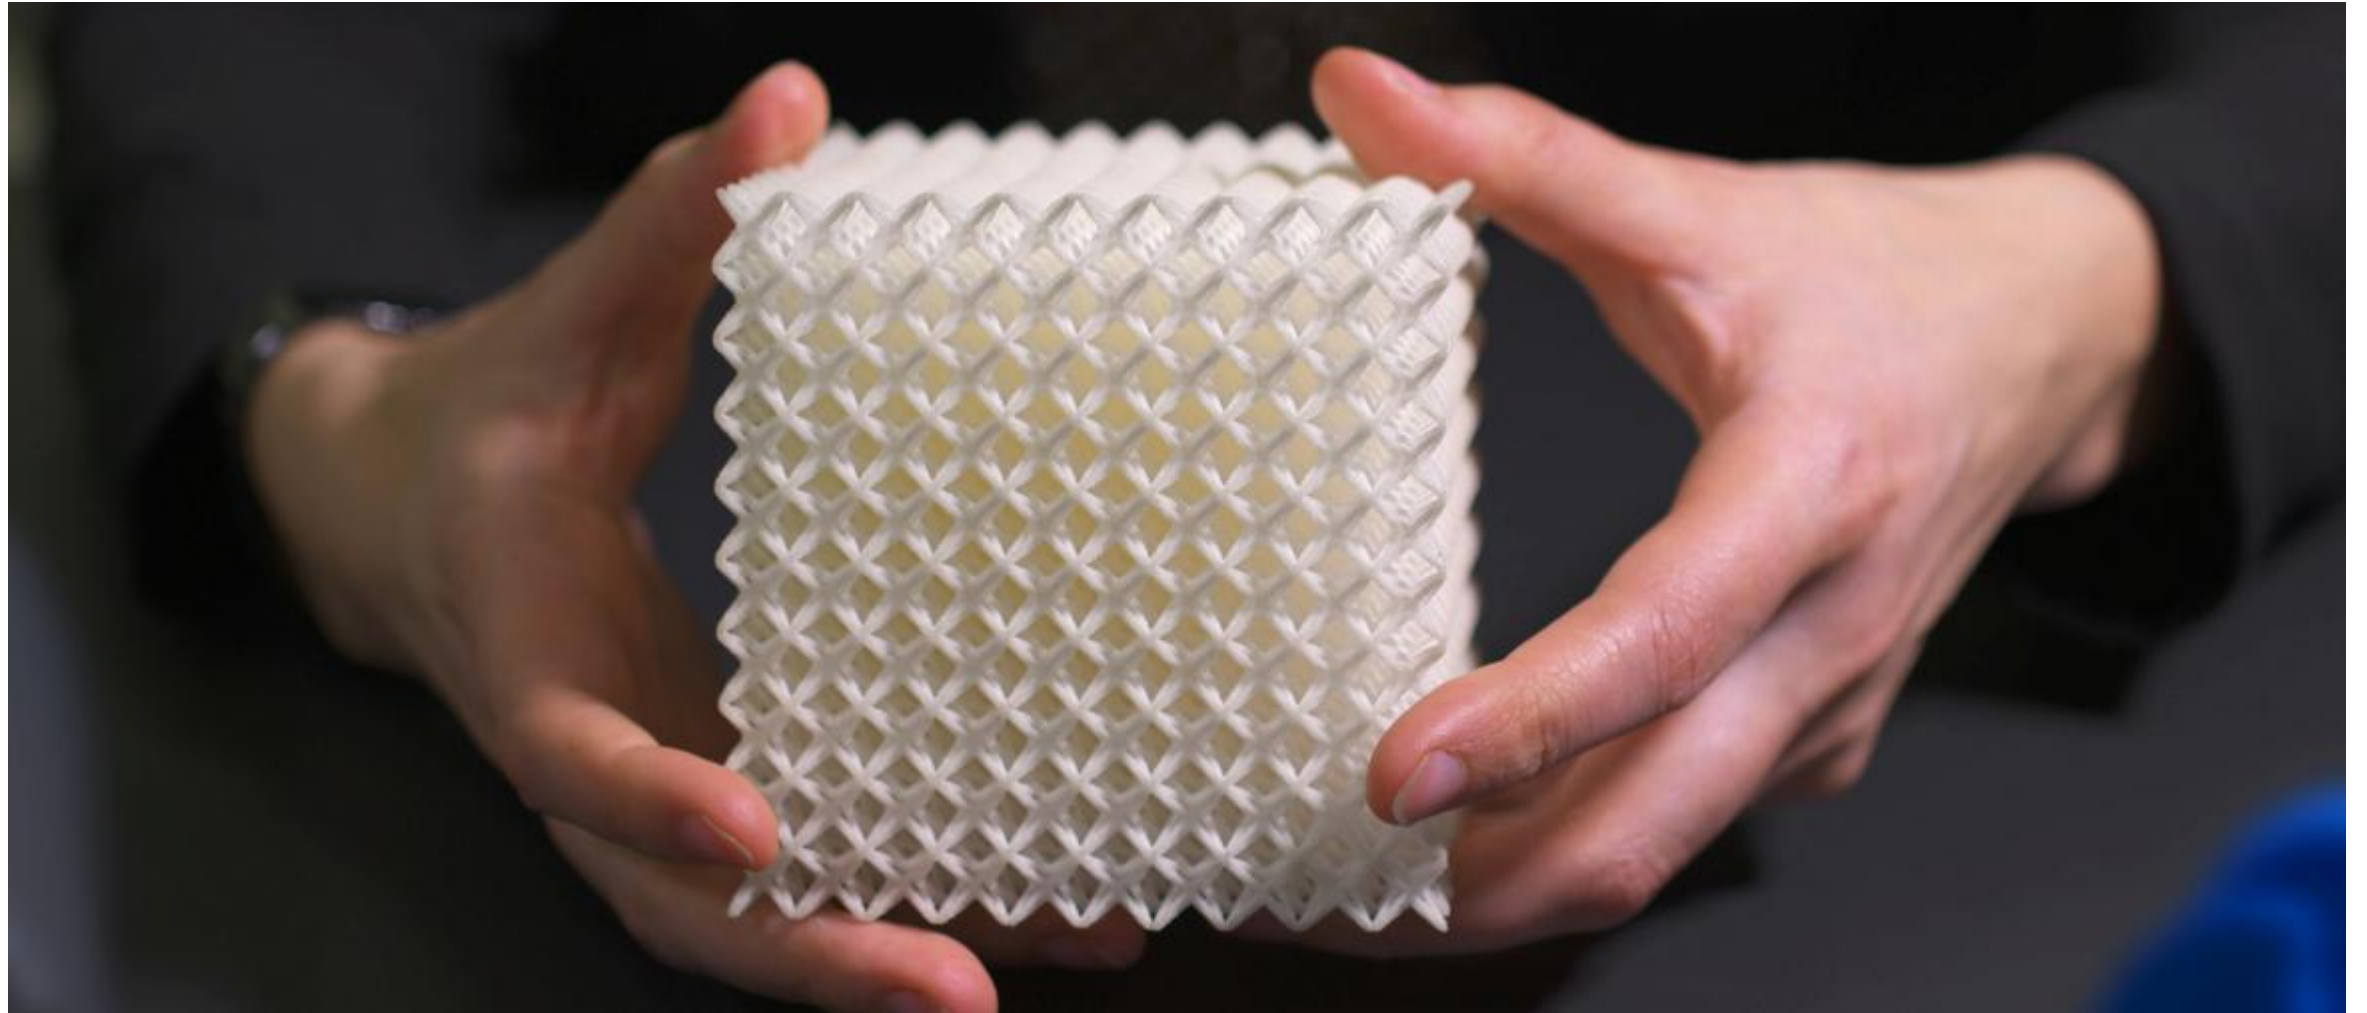

ADDITIVE MANUFACTURING